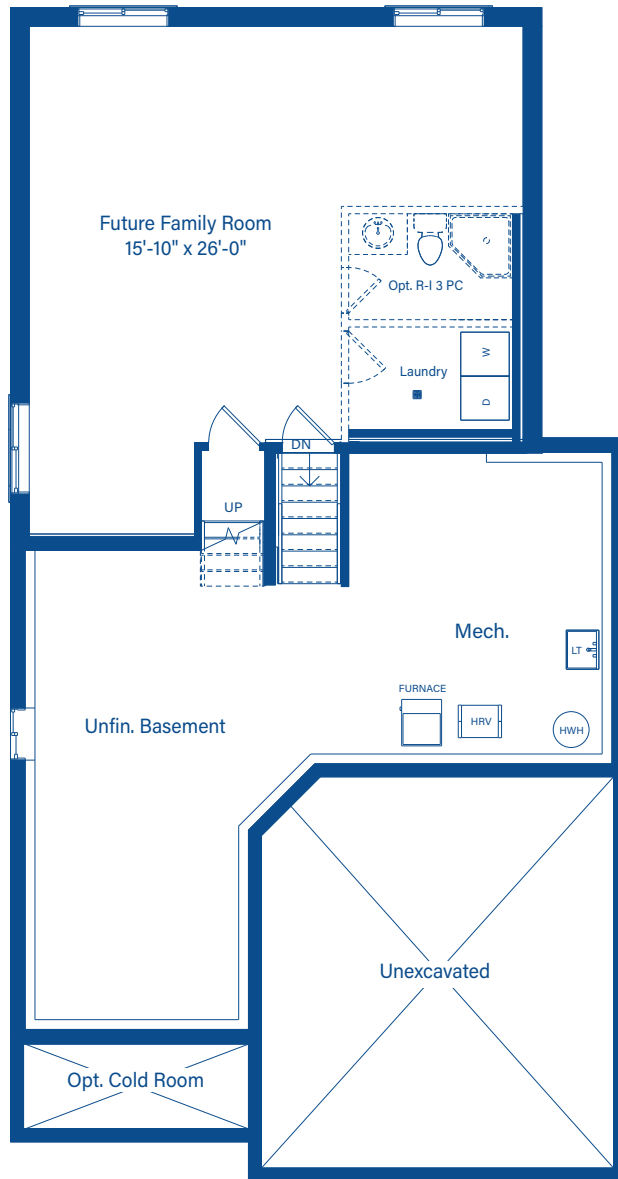

ELEVATION B

EVERTON

1341 - 2026 SQ.FT.

ELEVATION A

DEVONLEIGH HOMES
WEB: DevonleighHomes.com

Plans and specifications are subject to change without notice.
All renderings and photographs are artist's concept. E&O.E.

BASEMENT / 3RD LEVEL

MAIN / SECOND FLOOR