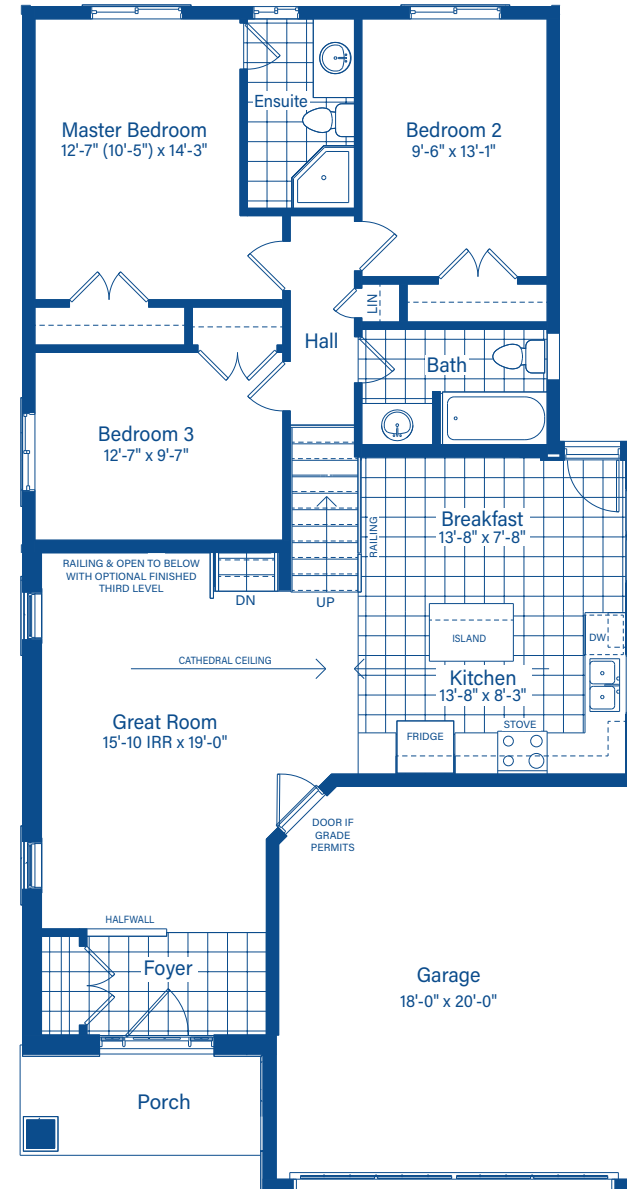

ELEVATION B

EVERTON

1341 - 2026 SQ.FT.

ELEVATION A

DEVONLEIGH HOMES
WEB: DevonleighHomes.com

Plans and specifications are subject to change without notice.
All renderings and photographs are artist's concept. E&O.E.

BASEMENT / 3RD LEVEL

MAIN / SECOND FLOOR